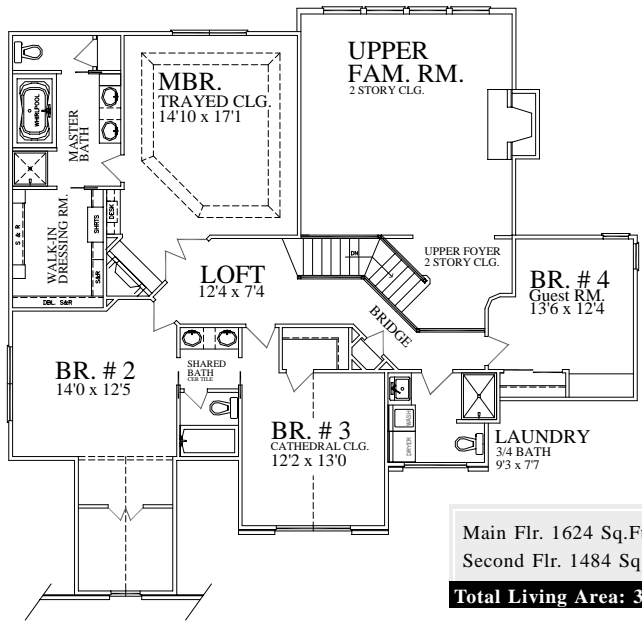

The "Lindhurst" – 3108 Sq. Ft.

Note: This artists rendering and simplified floor plan has been prepared as a general guide only and must not be considered technically accurate. Copyright © 2002, Home Source Builders.

SECOND FLOOR PLAN

1484 Sq. Ft.

FIRST FLOOR PLAN

1624 Sq. Ft.

Main Flr. 1624 Sq.Ft.
 Second Flr. 1484 Sq. Ft.
Total Living Area: 3108 Sq. Ft.

Total Width = 53'-10"

Each home is individually priced and constructed. All features are per plan and / or customer specifications. Some options may not be available on certain models. Call (630) 759-7496 for more information.