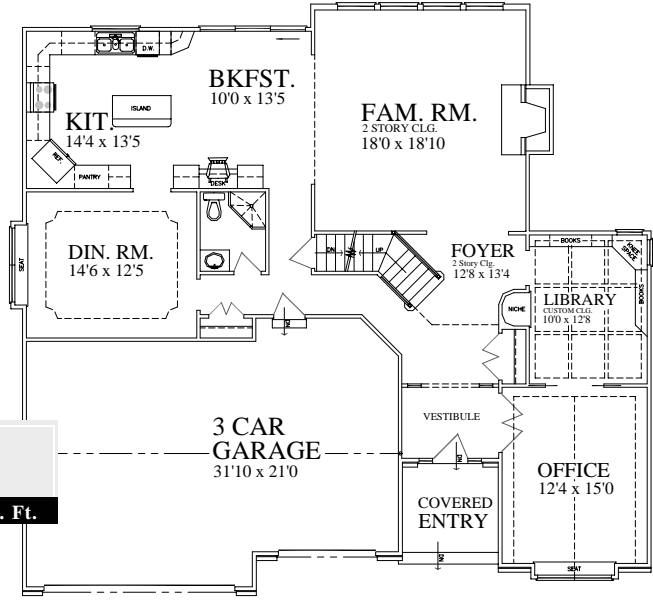

The "Lindhurst" – 3108 Sq. Ft.

Note: This artists rendering and simplified floor plan has been prepared as a general guide only and must not be considered technically accurate. Copyright © 2002, Home Source Builders.

SECOND FLOOR PLAN

1484 Sq. Ft.

FIRST FLOOR PLAN

1624 Sq. Ft.

Main Flr. 1624 Sq.Ft.
 Second Flr. 1484 Sq. Ft.
Total Living Area: 3108 Sq. Ft.

Total Width = 53'-10"

Each home is individually priced and constructed. All features are per plan and / or customer specifications. Some options may not be available on certain models. Call (630) 759-7496 for more information.