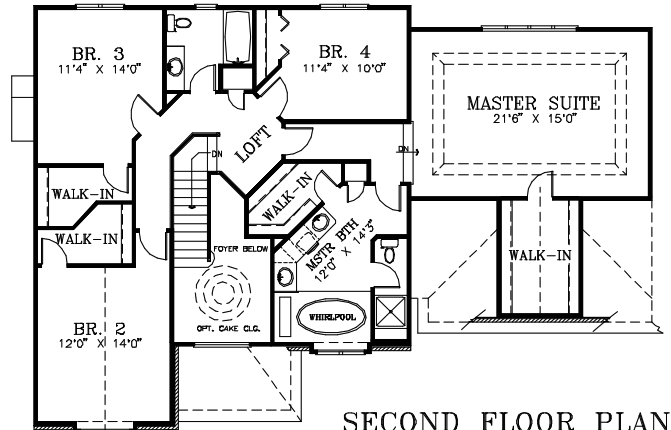

# The "Georgian II" – 2799 Sq. Ft.

Note: This artists rendering and simplified floor plan has been prepared as a general guide only and must not be considered technically accurate. Copyright © 2000, Home Source Builders.

Main Flr. 1207 Sq.Ft.  
 Second Flr. 1592 Sq. Ft.  
**Total Living Area: 2799 Sq. Ft.**

**Offered at:** \_\_\_\_\_  
 For further details about this distinctively designed home, custom design projects or pre-construction pricing call (630) 759-7496.

**SECOND FLOOR PLAN**  
 1592 SQ. FT.

**FIRST FLOOR PLAN**  
 1207 SQ. FT.

**Each home is individually priced and constructed. All features are per plan and / or customer specifications. Some options may not be available on certain models. Call (630) 759-7496 for more information.**