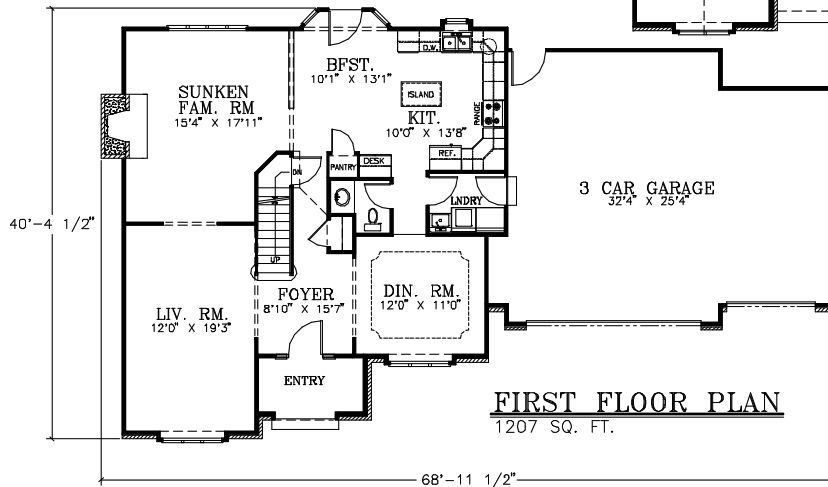

# The "Georgian II" – 2799 Sq. Ft.

Note: This artists rendering and simplified floor plan has been prepared as a general guide only and must not be considered technically accurate. Copyright © 2000, Home Source Builders.

Main Flr. 1207 Sq.Ft.  
 Second Flr. 1592 Sq. Ft.  
**Total Living Area: 2799 Sq. Ft.**

**Offered at:** \_\_\_\_\_  
 For further details about this distinctively designed home, custom design projects or pre-construction pricing call (630) 759-7496.

**SECOND FLOOR PLAN**  
 1592 SQ. FT.

**FIRST FLOOR PLAN**  
 1207 SQ. FT.

**Each home is individually priced and constructed. All features are per plan and / or customer specifications. Some options may not be available on certain models. Call (630) 759-7496 for more information.**