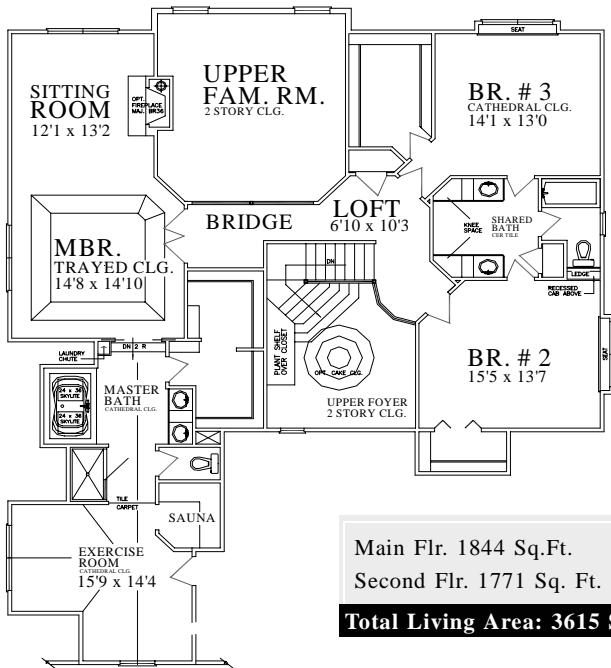

**The "Caroline" – 3615 Sq. Ft.**

Note: This artists rendering and simplified floor plan has been prepared as a general guide only and must not be considered technically accurate. Copyright © 2002, Home Source Builders.

Main Flr. 1844 Sq.Ft.  
 Second Flr. 1771 Sq. Ft.  
**Total Living Area: 3615 Sq. Ft.**

**SECOND FLOOR PLAN**  
 1771 Sq. Ft.

**FIRST FLOOR PLAN**  
 1844 Sq. Ft.

Total Width = 51'-5"

Each home is individually priced and constructed. All features are per plan and / or customer specifications. Some options may not be available on certain models. Call (630) 759-7496 for more information.