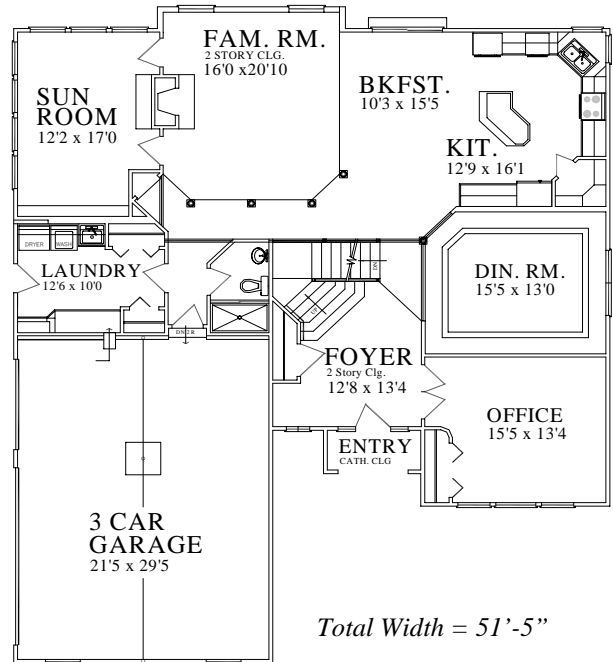

**The "Caroline" – 3615 Sq. Ft.**

Note: This artists rendering and simplified floor plan has been prepared as a general guide only and must not be considered technically accurate. Copyright © 2002, Home Source Builders.

Main Flr. 1844 Sq.Ft.  
 Second Flr. 1771 Sq. Ft.  
**Total Living Area: 3615 Sq. Ft.**

**SECOND FLOOR PLAN**  
 1771 Sq. Ft.

**FIRST FLOOR PLAN**  
 1844 Sq. Ft.

Total Width = 51'-5"

Each home is individually priced and constructed. All features are per plan and / or customer specifications. Some options may not be available on certain models. Call (630) 759-7496 for more information.