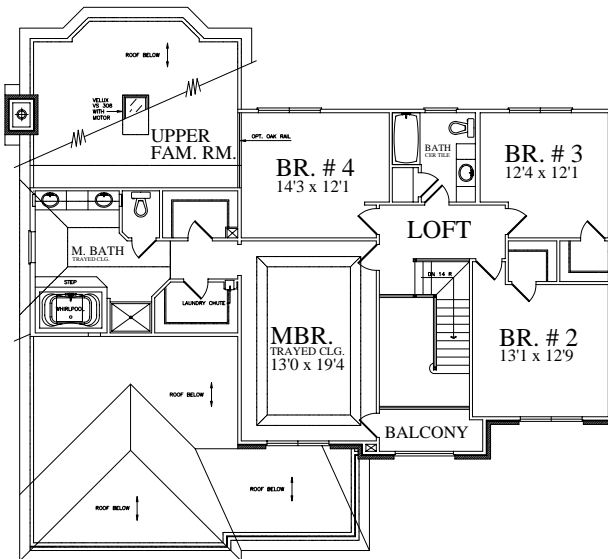

The "Bentley" – 2931 Sq. Ft.

Note: This artists rendering and simplified floor plan has been prepared as a general guide only and must not be considered technically accurate. Copyright © 2002, Home Source Builders.

Main Flr. 1570.4 Sq.Ft.
 Second Flr. 1368.7 Sq. Ft.
Total Living Area: 2939.1 Sq. Ft.

FIRST FLOOR PLAN
 1570.4 Sq. Ft.

SECOND FLOOR PLAN
 1368.7 Sq. Ft.

Offered at: _____

For further details about this distinctively designed home, custom design projects or pre-construction pricing call (630) 759-7496.