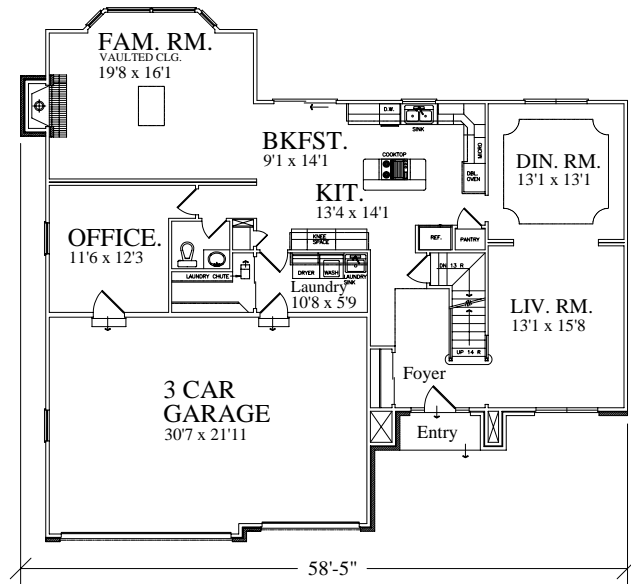

The "Bentley" – 2931 Sq. Ft.

Note: This artists rendering and simplified floor plan has been prepared as a general guide only and must not be considered technically accurate. Copyright © 2002, Home Source Builders.

Main Flr. 1570.4 Sq.Ft.
 Second Flr. 1368.7 Sq. Ft.
Total Living Area: 2939.1 Sq. Ft.

FIRST FLOOR PLAN
 1570.4 Sq. Ft.

SECOND FLOOR PLAN
 1368.7 Sq. Ft.

Offered at: _____

For further details about this distinctively designed home, custom design projects or pre-construction pricing call (630) 759-7496.